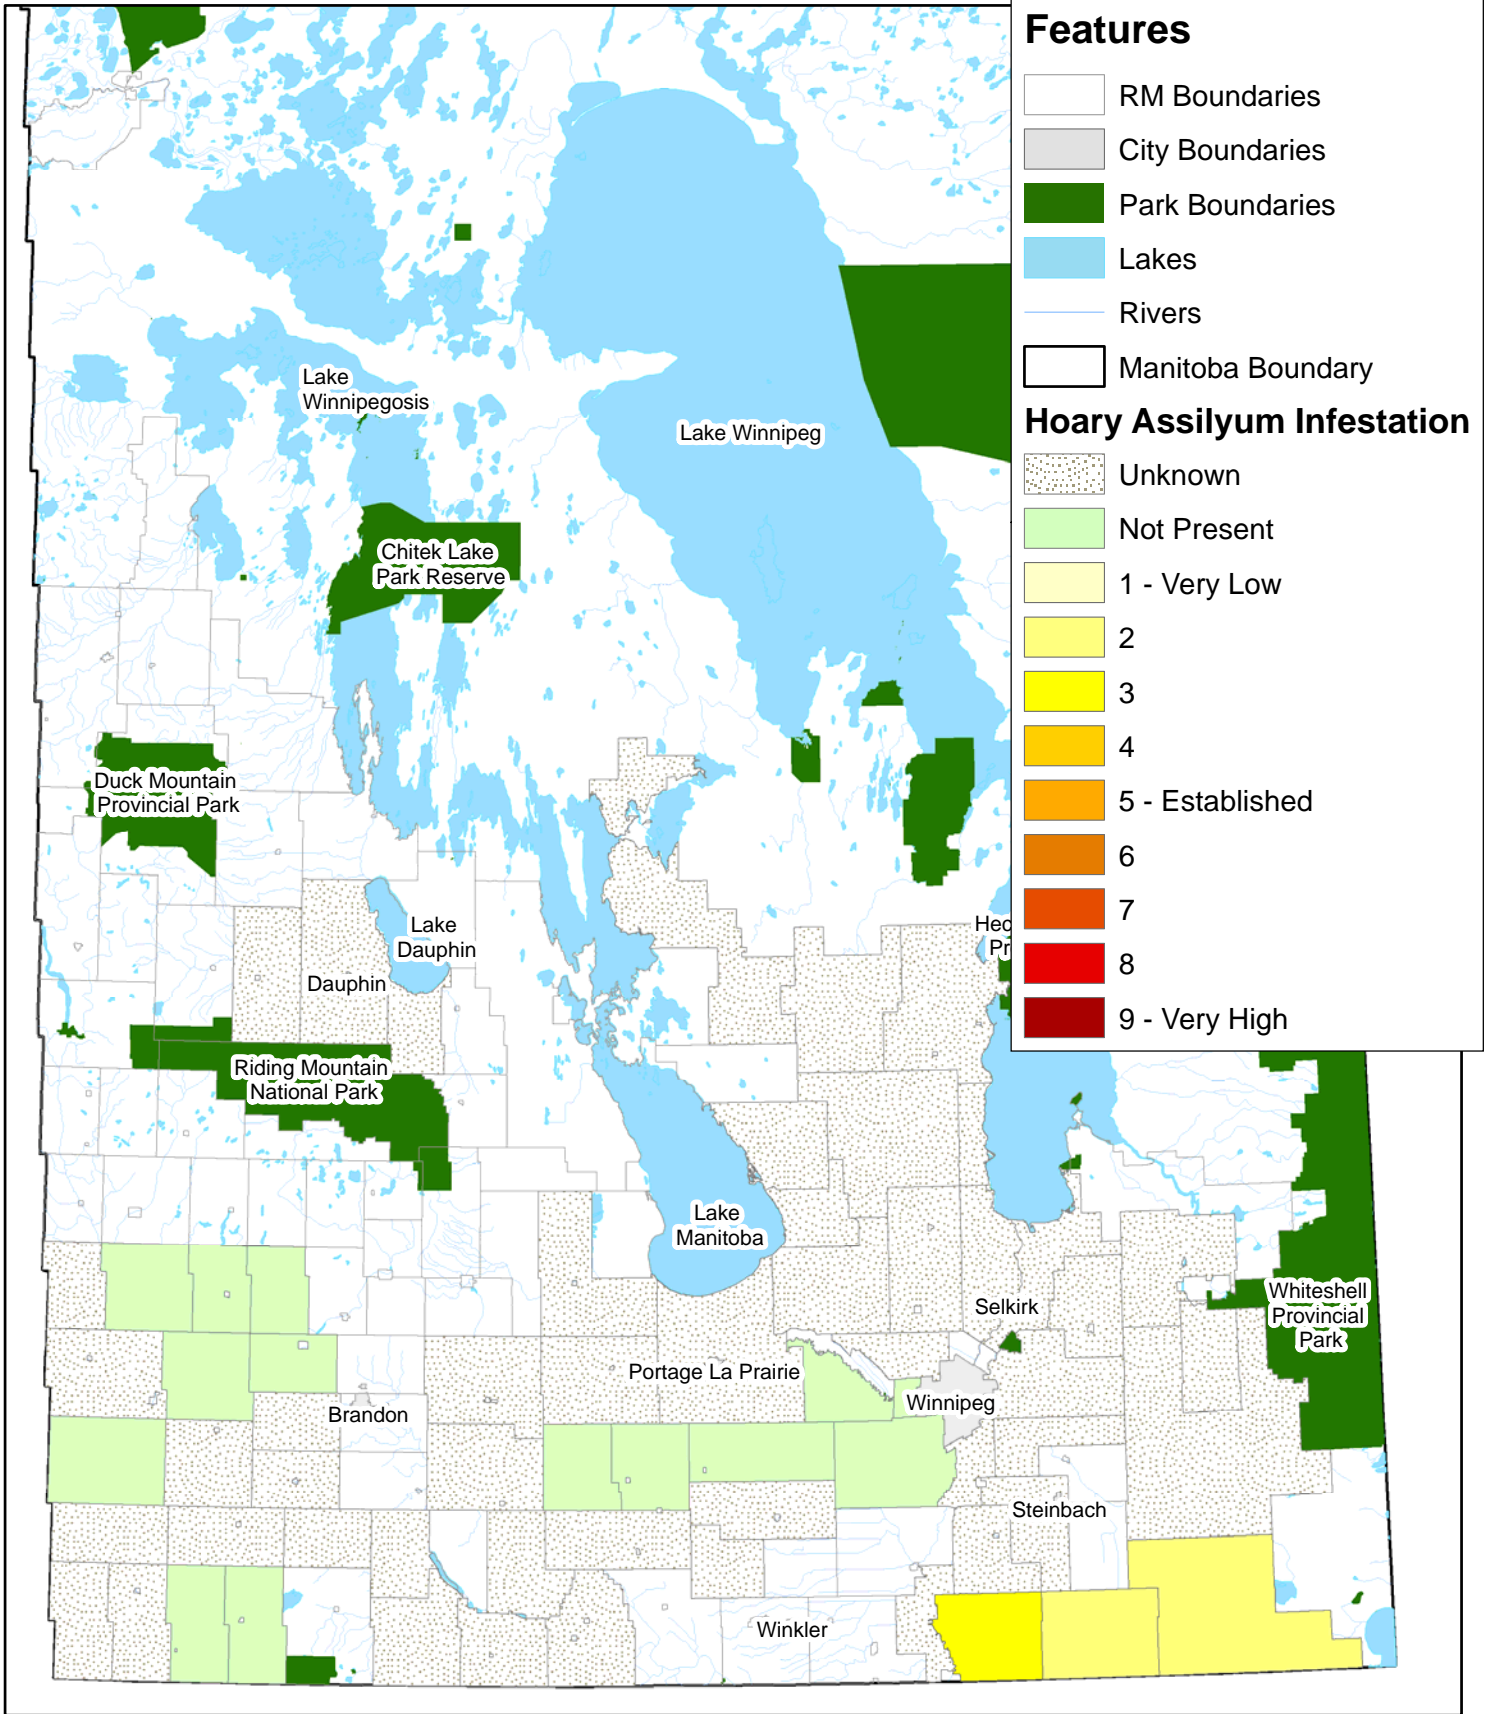

Hoary Assilyum Infestations in Manitoba, 2009

(MWSA Survey)

50 25 0 50 Kilometers

Manitoba Weed Supervisors Association